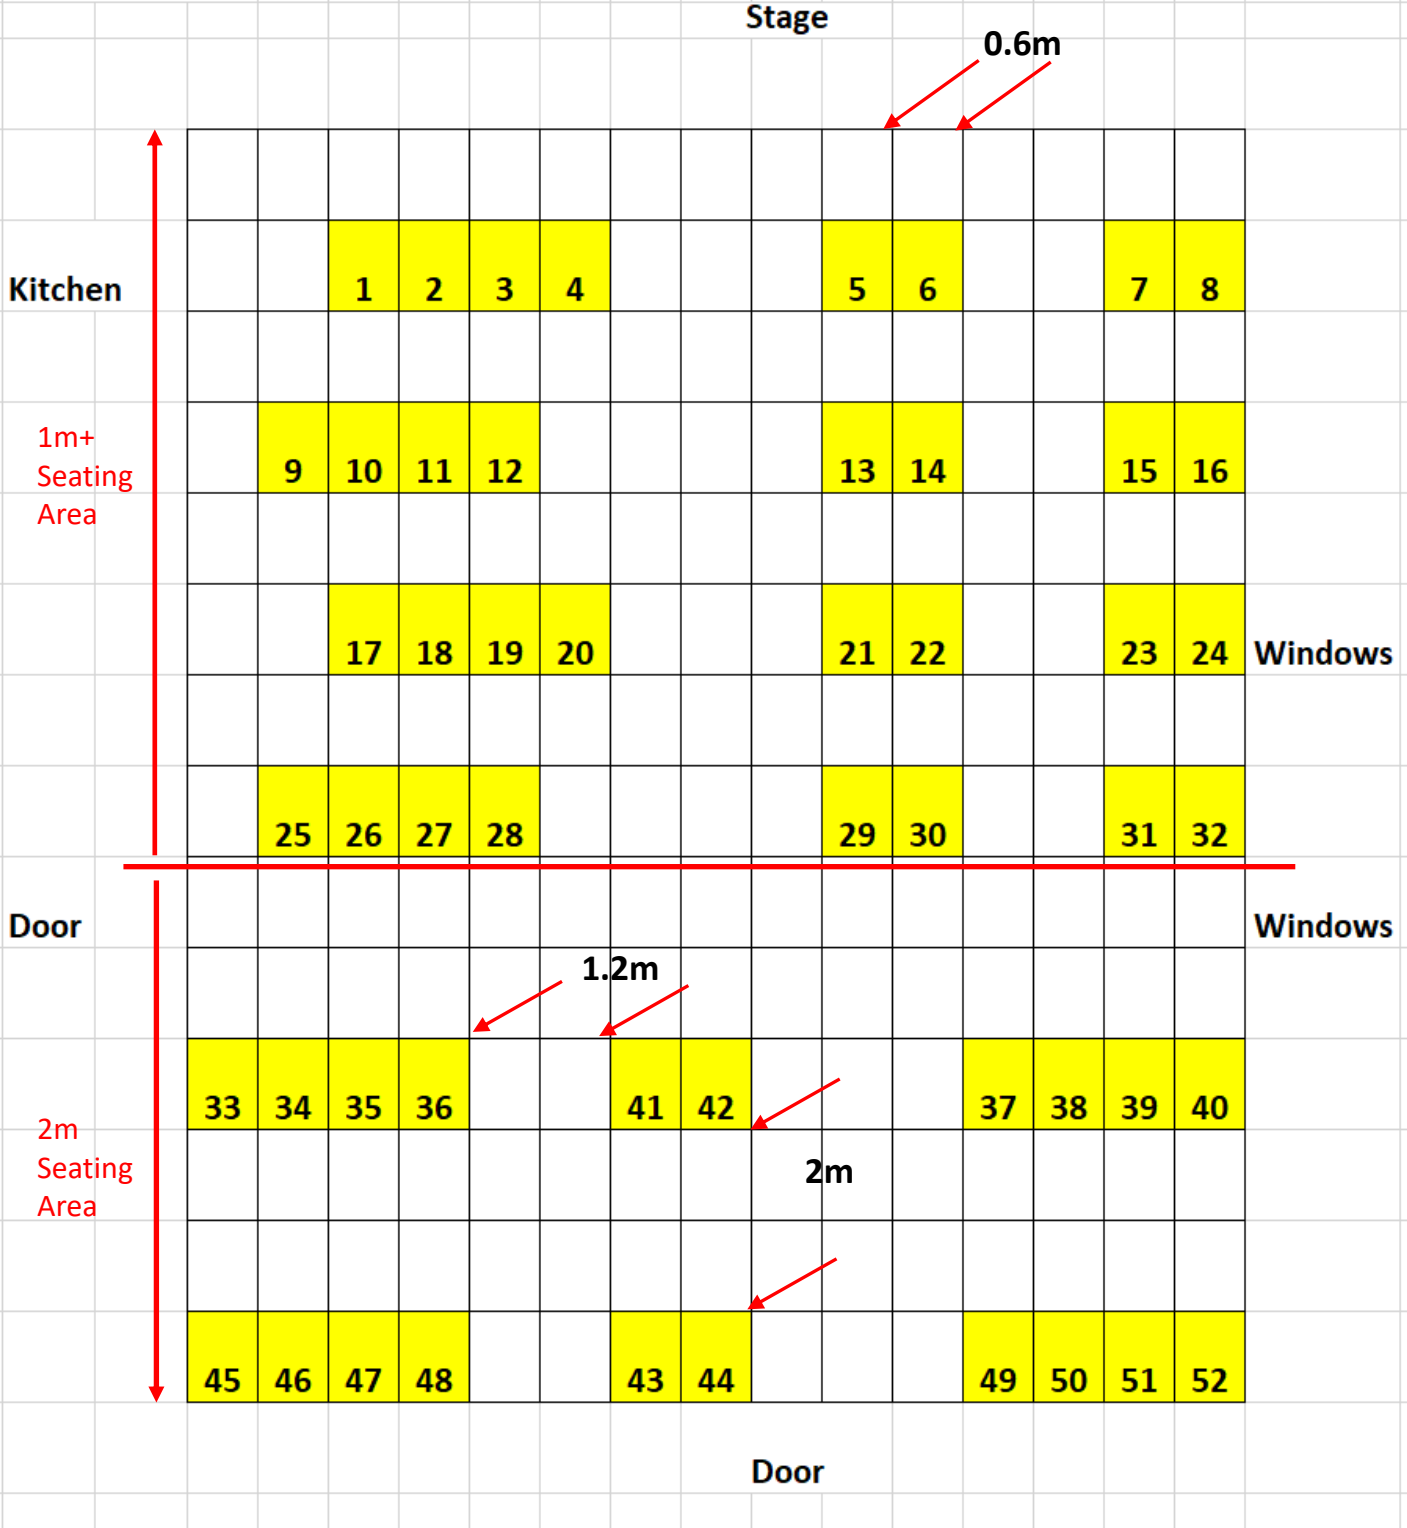

People from different households will now only have to keep one metre apart, including in newly opened businesses, as long as people are taking other precautions such as wearing a mask, regularly washing hands, and sitting side-by-side rather than face-to-face.

## Seating model 1 - less than 2m

## Seating model 2 - 2m distancing

# Example Layout

Rear of hall will be spaced wider than the picture for 2m rule